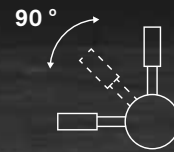

CÓDIGO | CODE

Haru

Ref. 296823

DIMENSIONES | DIMENSIONS

A: 285mm
B: 190mm
C: 45mm
D: ø 12mm

ROBIN

Tecnología Metal Free
Metal Free Technology

Acabado metal pulido
Polished metal finishing