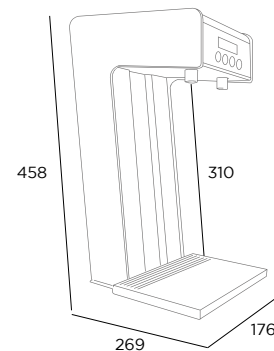

# Italy water dispenser tower

To drill on the counter.  
Three types of water.

-  Electrical
-  Volume regulation

## SPECIFICATIONS:

Electronic tower made of Stainless steel and ALUMINIUM. Modern and functional design. Two water outlets with adjustable water volume and temperature. Selection and configuration of the tower with a configurable digital display. 1" diameter dowel.

### VOLUME REGULATION

-  Room
-  Cold
-  Sparkling
-  Touchless

980037	Italy	electronical dispenser tower	3 types of water	Basic tray	•	•	•	
980691	Italy	electronical dispenser tower	3 types of water	Tray raised with drain	•	•	•	
980692	Italy	electronical dispenser tower	3 types of water	Tray recessed	•	•	•	
980623	Italy	electronical dispenser tower	3 types of water	Basic tray	•	•	•	•
980689	Italy	elec. dispenser tower	3 types water	Tray raised with drain	•	•	•	•
980690	Italy	elec. dispenser tower	3 types water	Tray recessed	•	•	•	•
980119		Centering device	for 2 bottles					